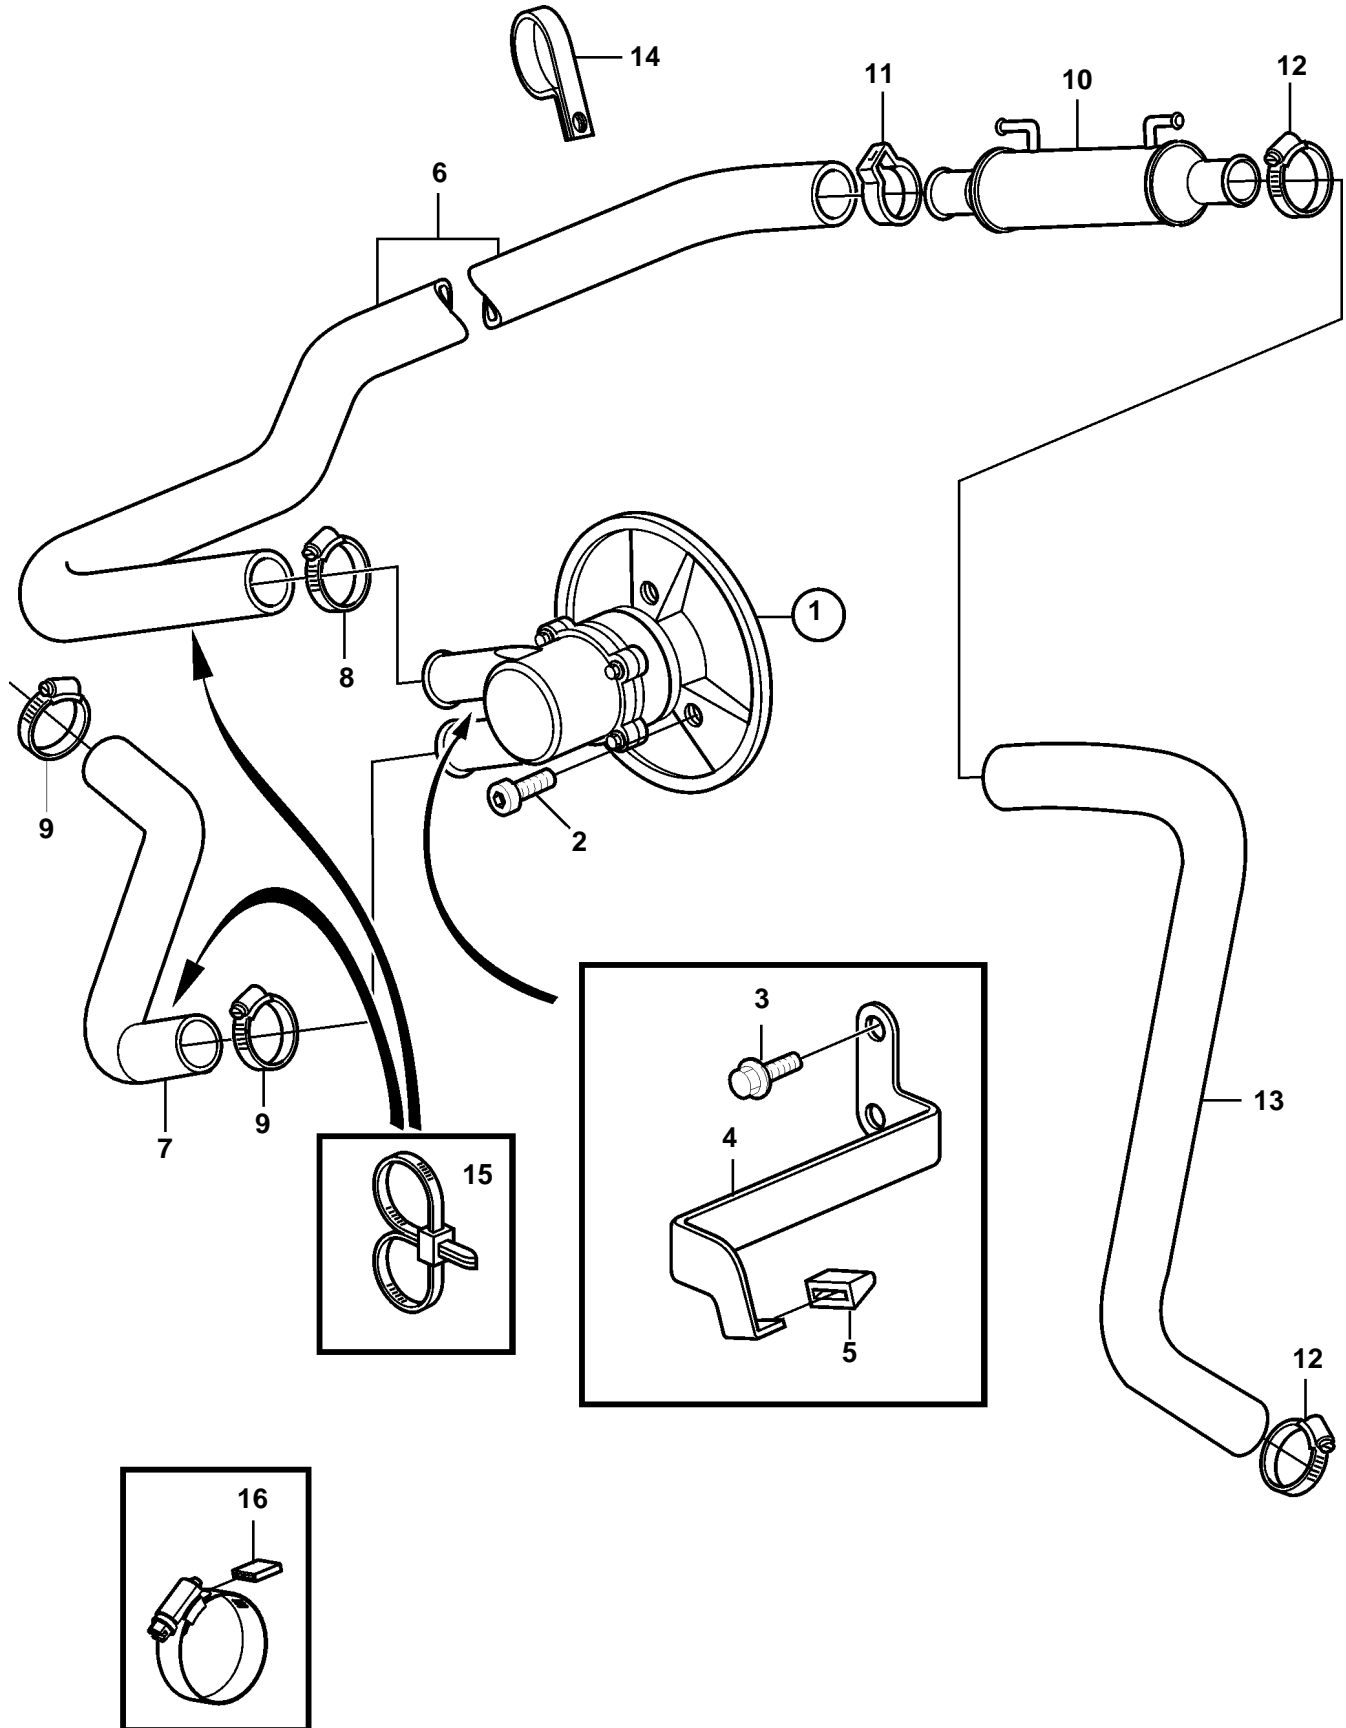

8.1Gi-B, 8.1Gi-BF, 8.1GXi-A, 8.1GXi-AF

19513

8.1Gi-B, 8.1Gi-BF, 8.1GXi-A, 8.1GXi-AF

REF	PART NO.	QTY	DESCRIPTION	NOTES
1	3862484	1	Sea water pump	
2	959240	3	Screw	
3	946441	2	Screw	
4	3860797	1	Bracket	
5	3857954	1	Stop	
6	3860922	1	Hose	
7	3860910	1	Hose	
8	3850422	1	Clamp	
9	3853786	2	Clamp	
10		1	Oil coolersteering	
11	982645	1	Clamp	
12	3853786	2	Clamp	
13	3861567	1	Hose	
14	3853312	1	Clamp	
15	3850115	1	Strip clamp	
16	3858532	X	Cover	W=0.465" (11.8mm)